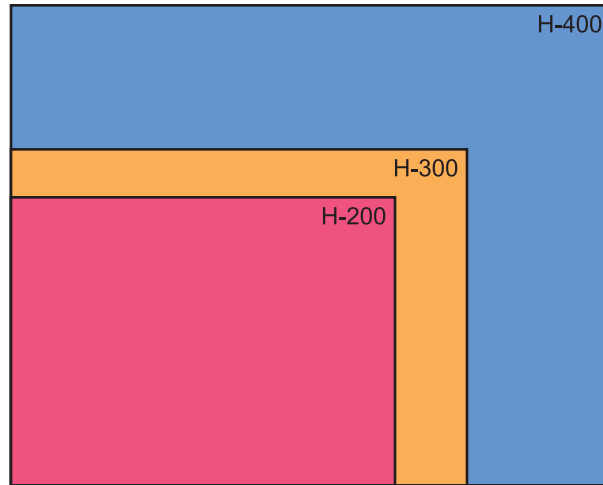

HOODMAN SIZING CHART

H-400 3 1/8" W x 2 1/2" H

H-300 2 3/8" W x 1 3/4" H

H-200 2" W x 1 1/2" H

Use this sizing chart to determine which hood is right for you. Cut out the chart and lay it over your LCD screen. Choose the hood model that covers the active part of your LCD screen completely.